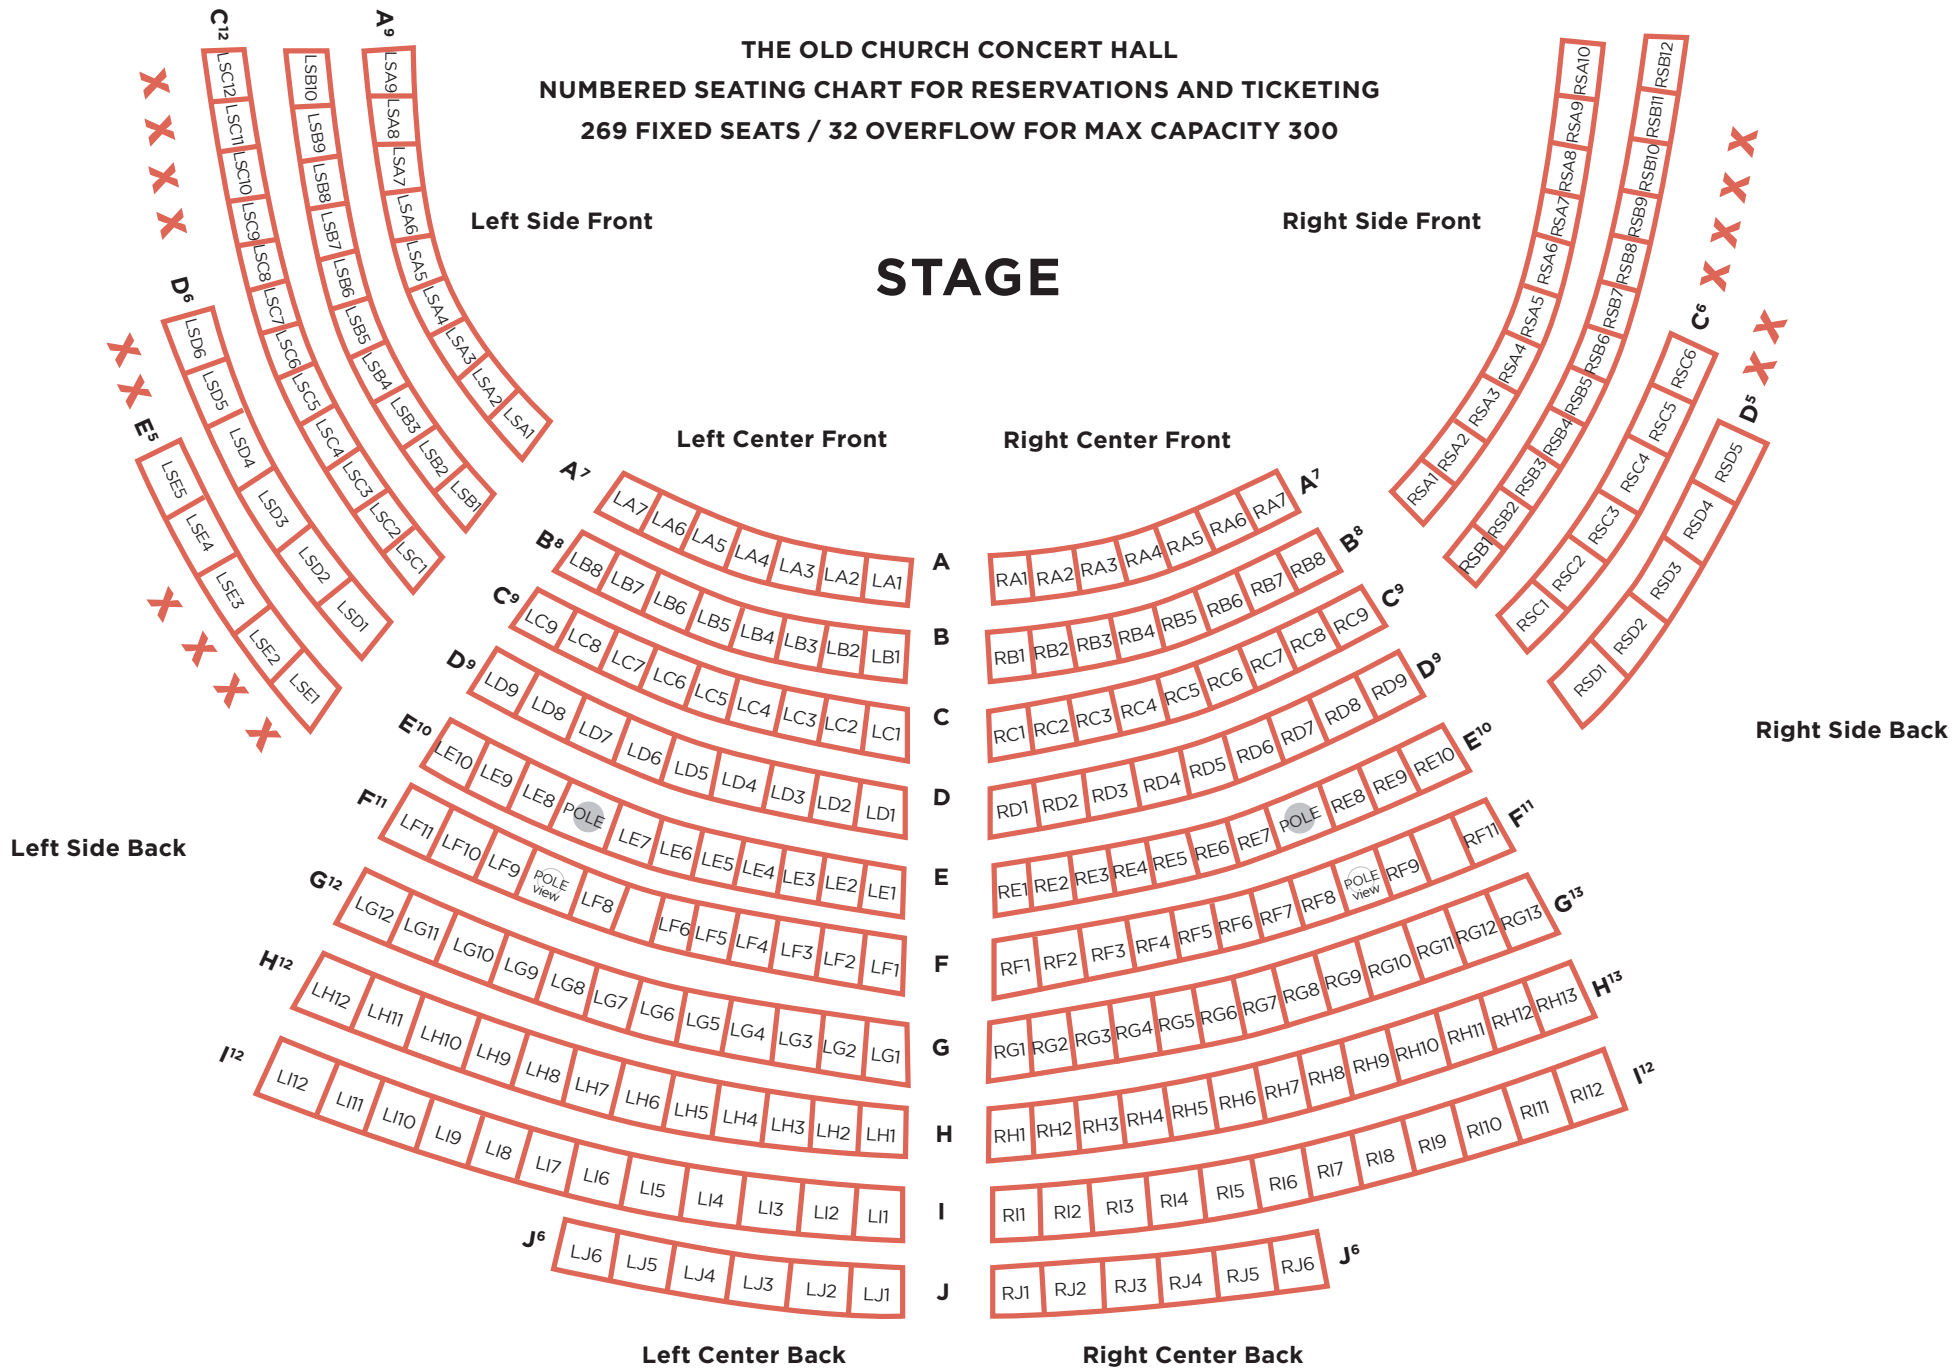

THE OLD CHURCH CONCERT HALL
NUMBERED SEATING CHART FOR RESERVATIONS AND TICKETING
269 FIXED SEATS / 32 OVERFLOW FOR MAX CAPACITY 300

STAGE

XXXXXXXXXX

XXXXXXXXXX

Total capacity 300:
269 Fixed Seats, 32 Overflow

X = Overflow Seating

WHEELCHAIR CONCERT SEATING CHART

STAGE

290 SEATED / 10 WHEELCHAIRS
300 TOTAL CAPACITY

Wheelchairs = 2 seats. When seating wheelchairs do not sell RSA1 through RSA4 and remove the corresponding X = overflow seats. Do not sell LK1 - LK6

- X = Overflow Seating
- = Wheelchair Seating
- = Companion Seats