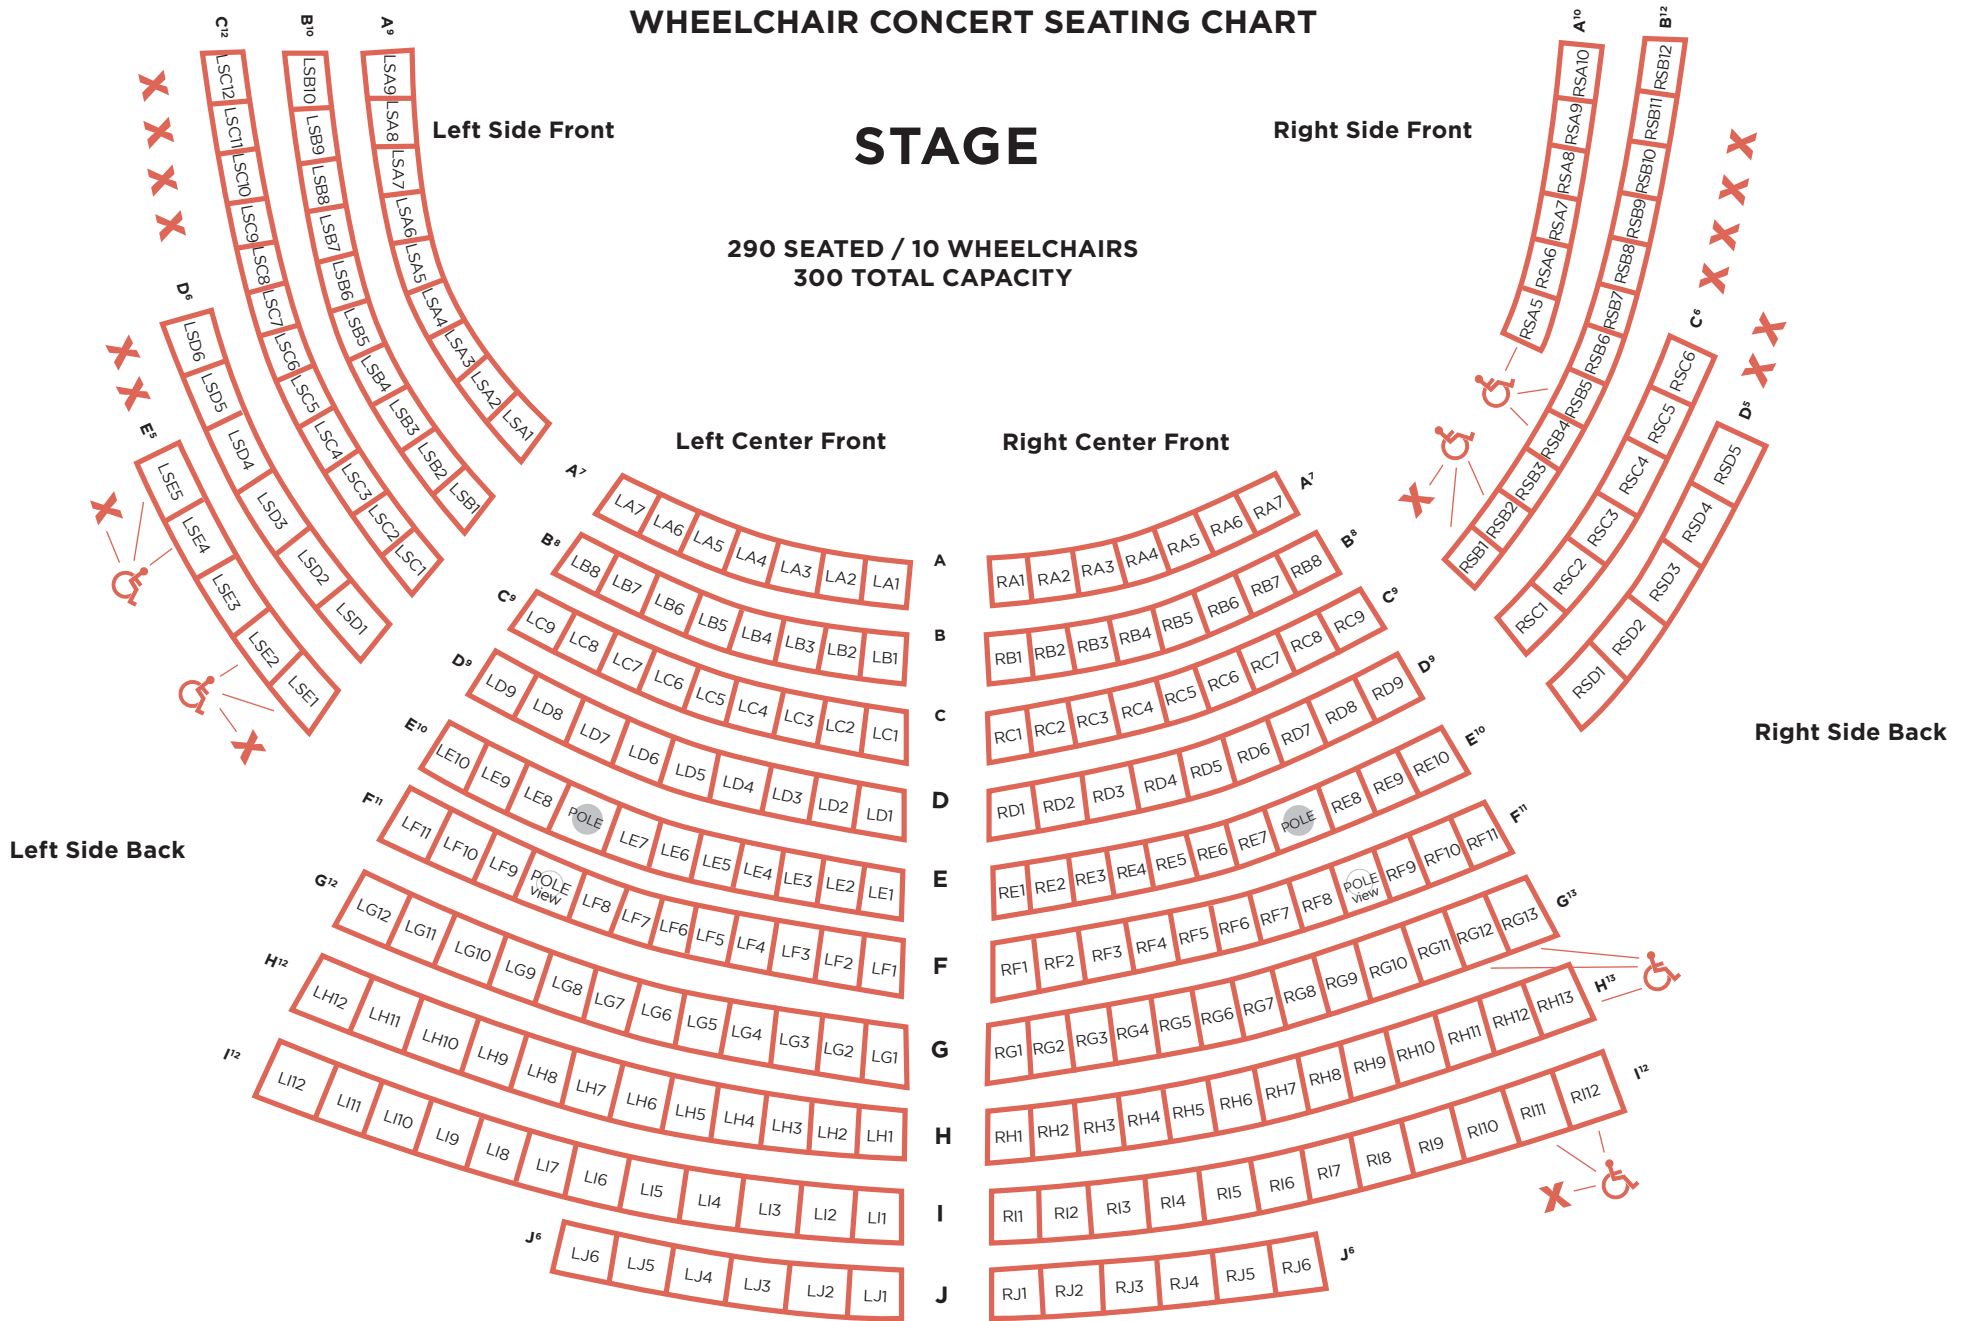

THE OLD CHURCH CONCERT HALL
NUMBERED SEATING CHART FOR RESERVATIONS AND TICKETING
269 FIXED SEATS / 32 OVERFLOW FOR MAX CAPACITY 300

STAGE

XXXXXXXXXX

XXXXXXXXXX

Total capacity 300:
269 Fixed Seats, 32 Overflow

X = Overflow Seating

WHEELCHAIR CONCERT SEATING CHART

STAGE

290 SEATED / 10 WHEELCHAIRS
300 TOTAL CAPACITY

Wheelchairs = 2 seats. When seating wheelchairs do not sell RSA1 through RSA4 and remove the corresponding X = overflow seats. Do not sell LK1 - LK6

- X = Overflow Seating
- = Wheelchair Seating
- = Companion Seats