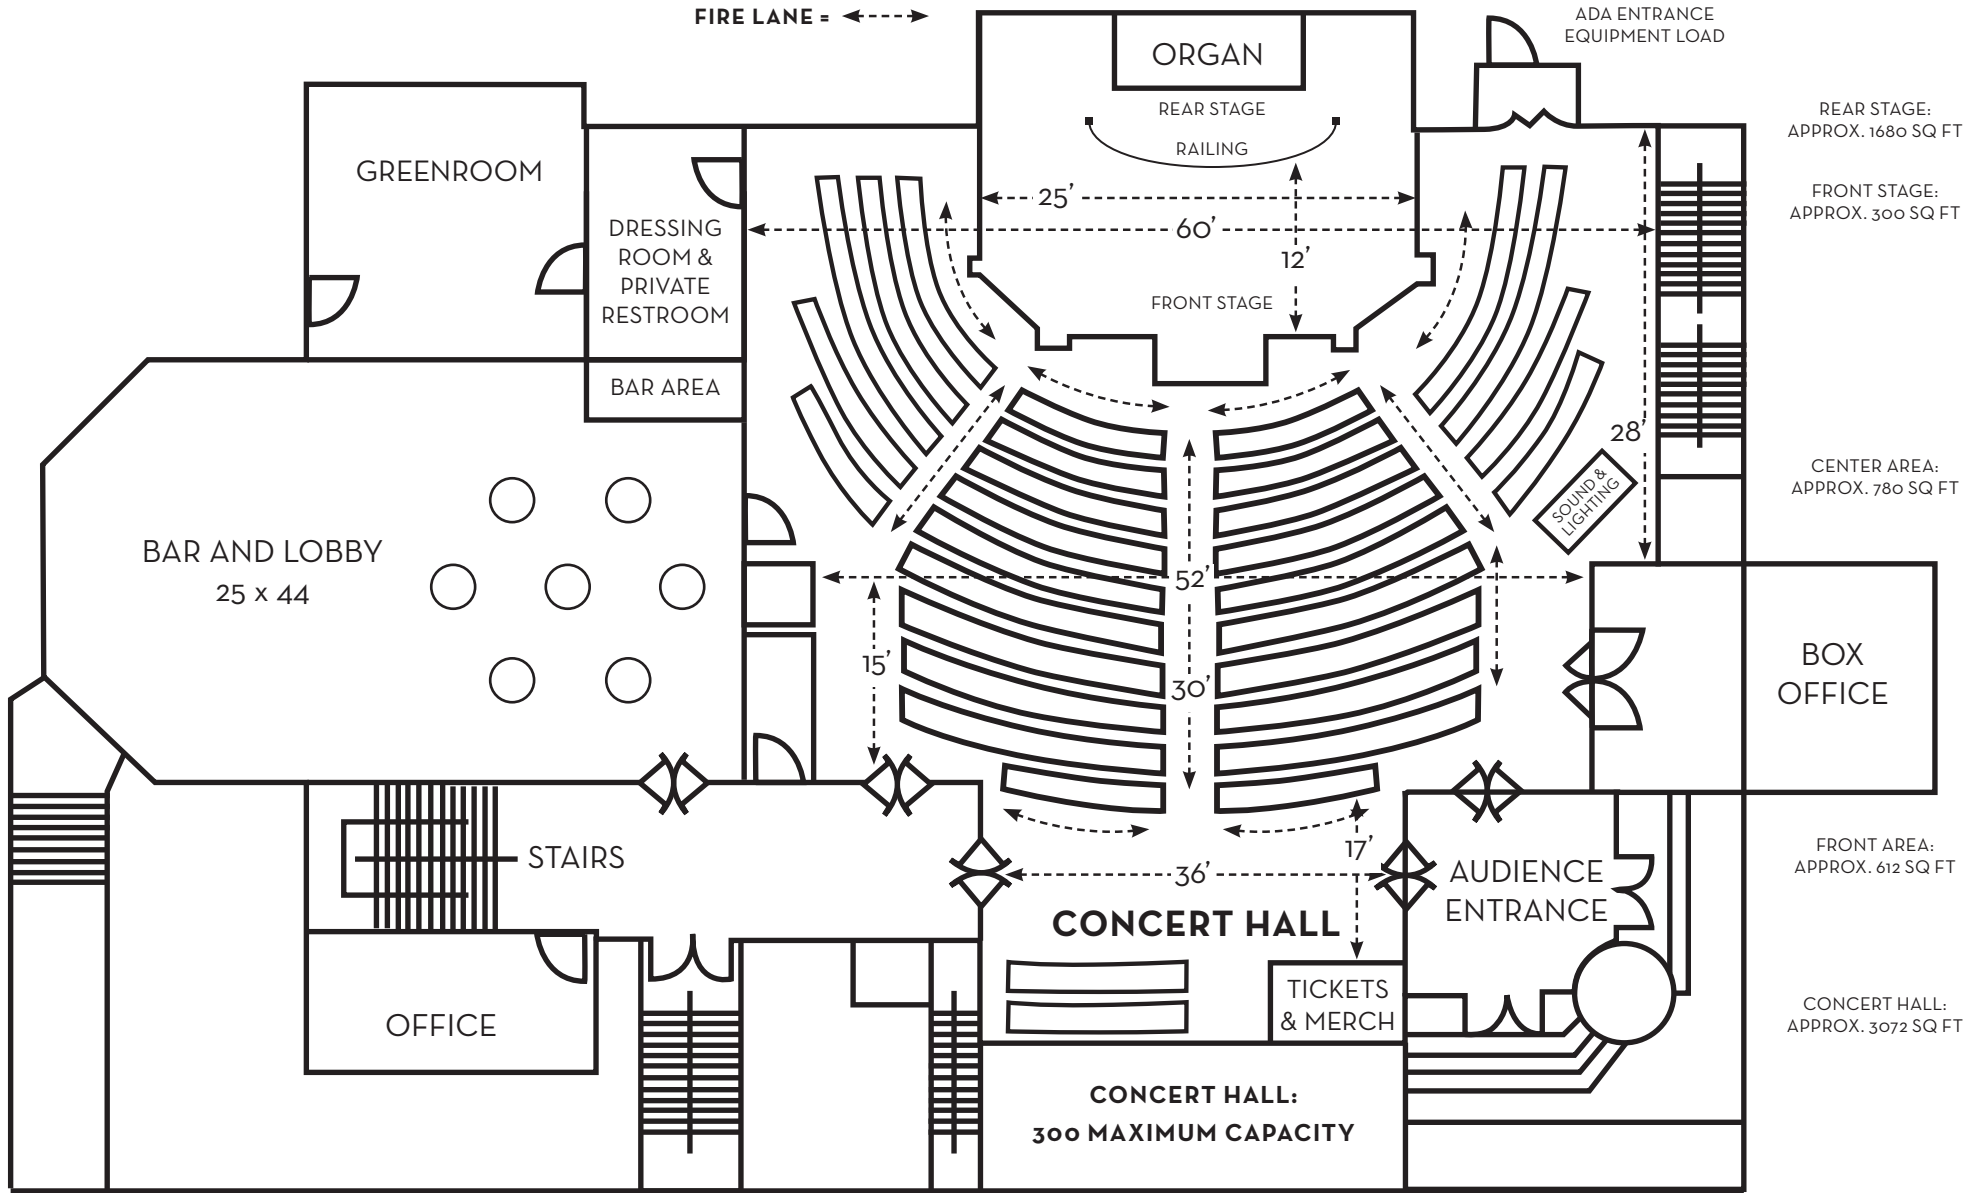

FIRE CODE LEGAL

281 FIXED SEATS / 300 MAX CAPACITY

FIRE LANE = ←---→

*Public restrooms in the basement