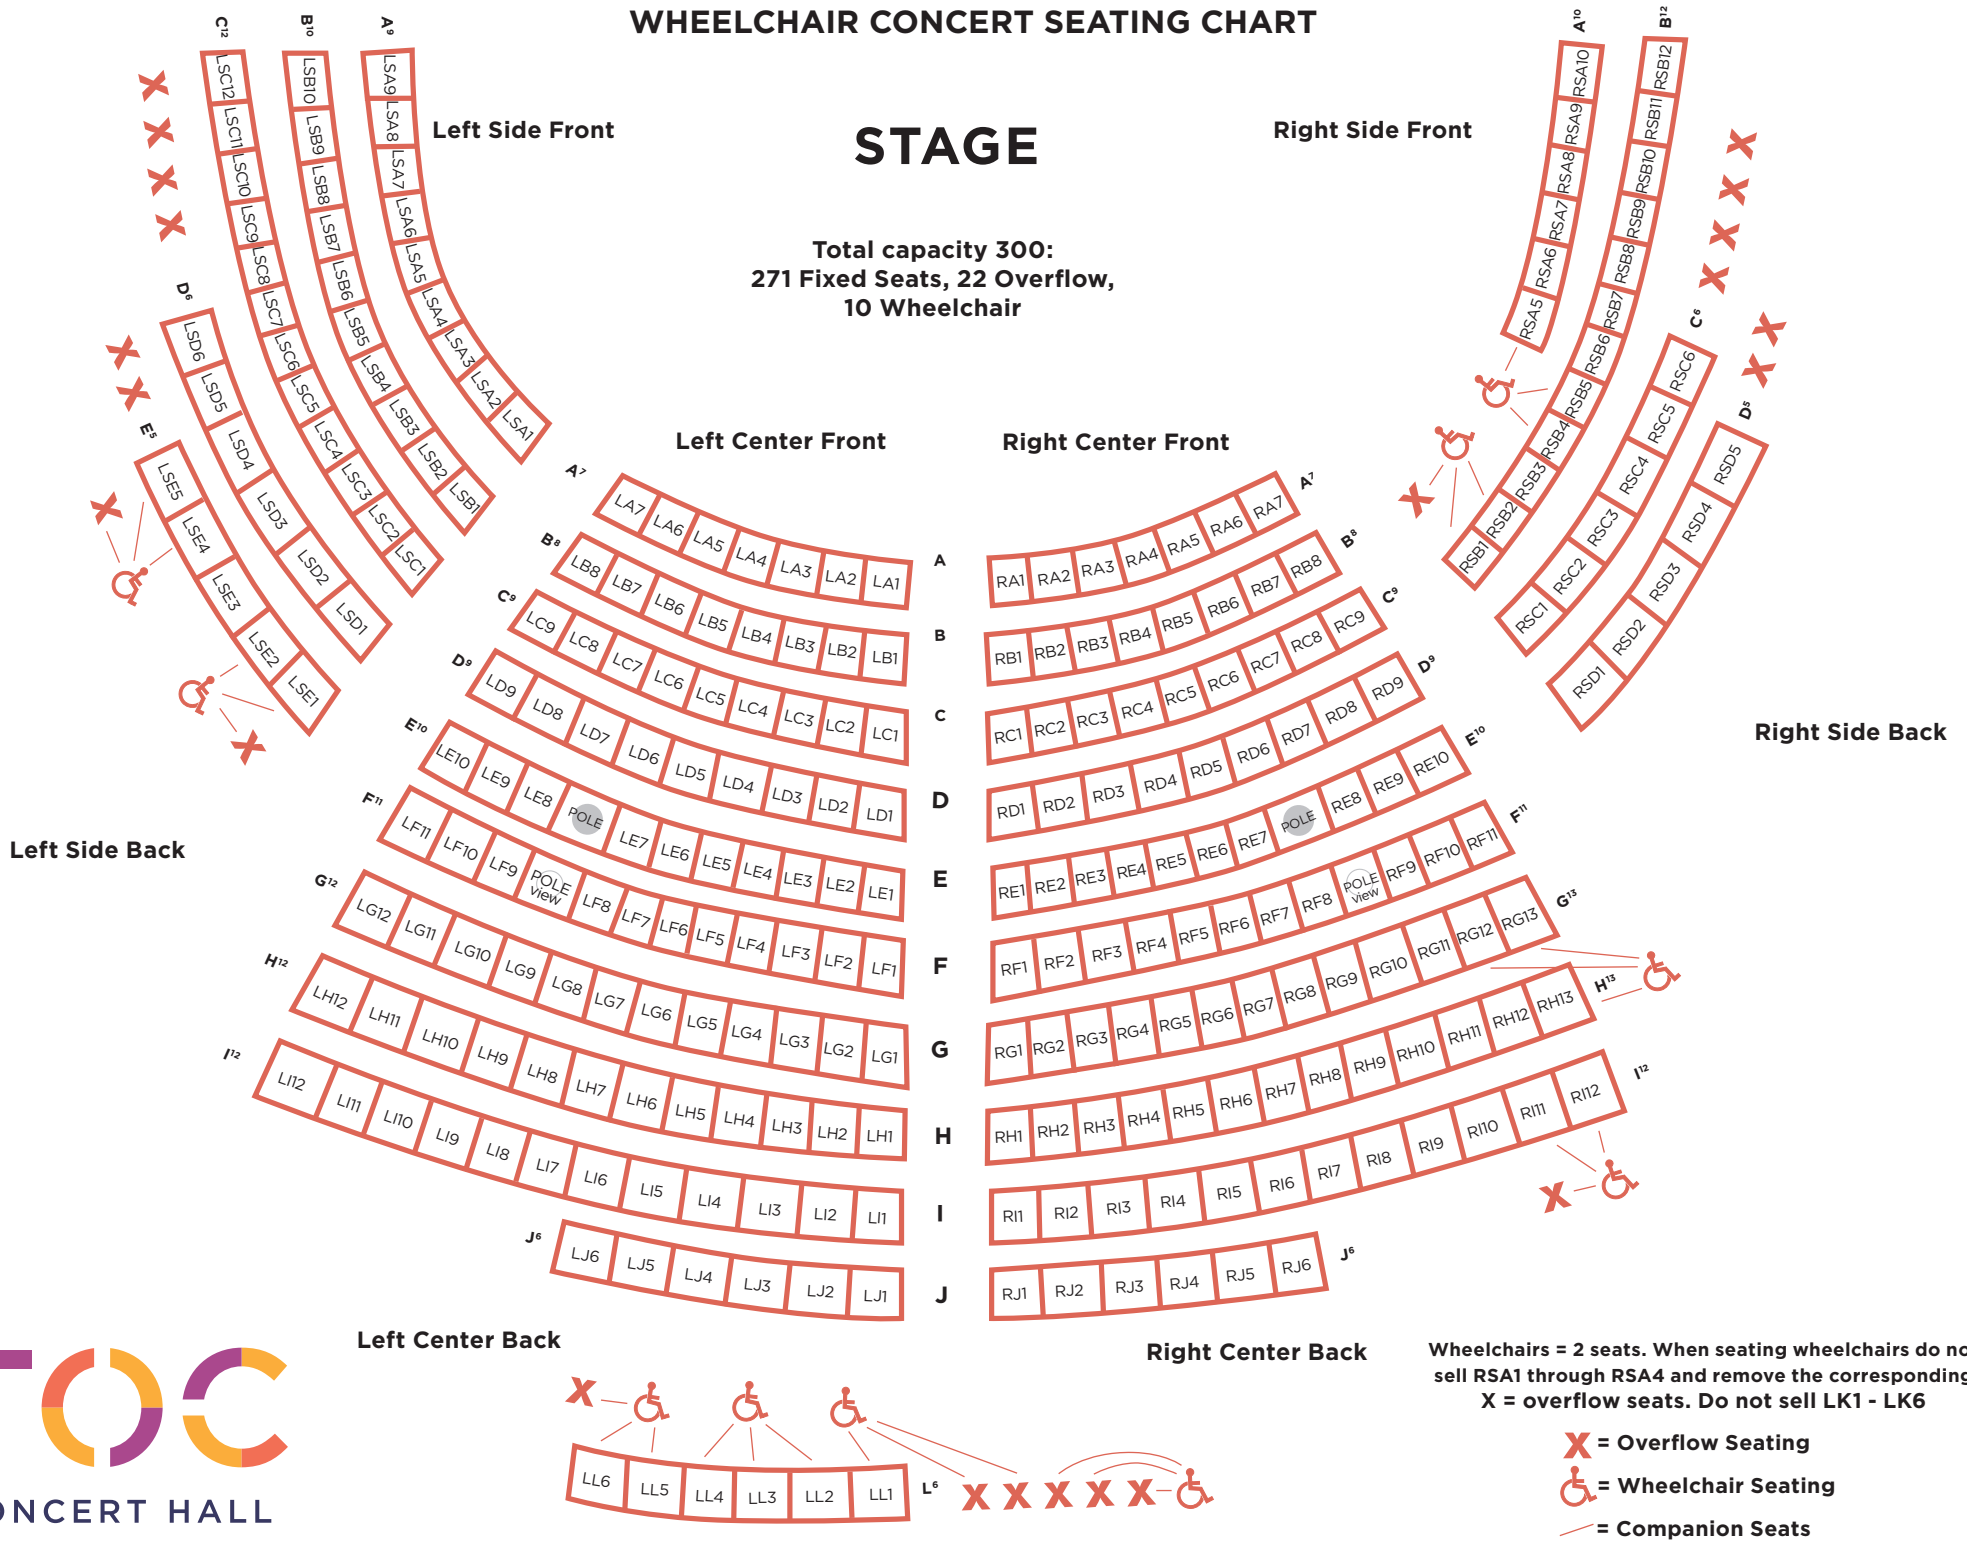

WHEELCHAIR CONCERT SEATING CHART

STAGE

Total capacity 300:
271 Fixed Seats, 22 Overflow,
10 Wheelchair

Wheelchairs = 2 seats. When seating wheelchairs do not sell RSA1 through RSA4 and remove the corresponding X = overflow seats. Do not sell LK1 - LK6

- X = Overflow Seating
- ♿ = Wheelchair Seating
- = Companion Seats

STAGE

Total capacity 300:
281 Fixed Seats, 20 Overflow

X = Overflow Seating