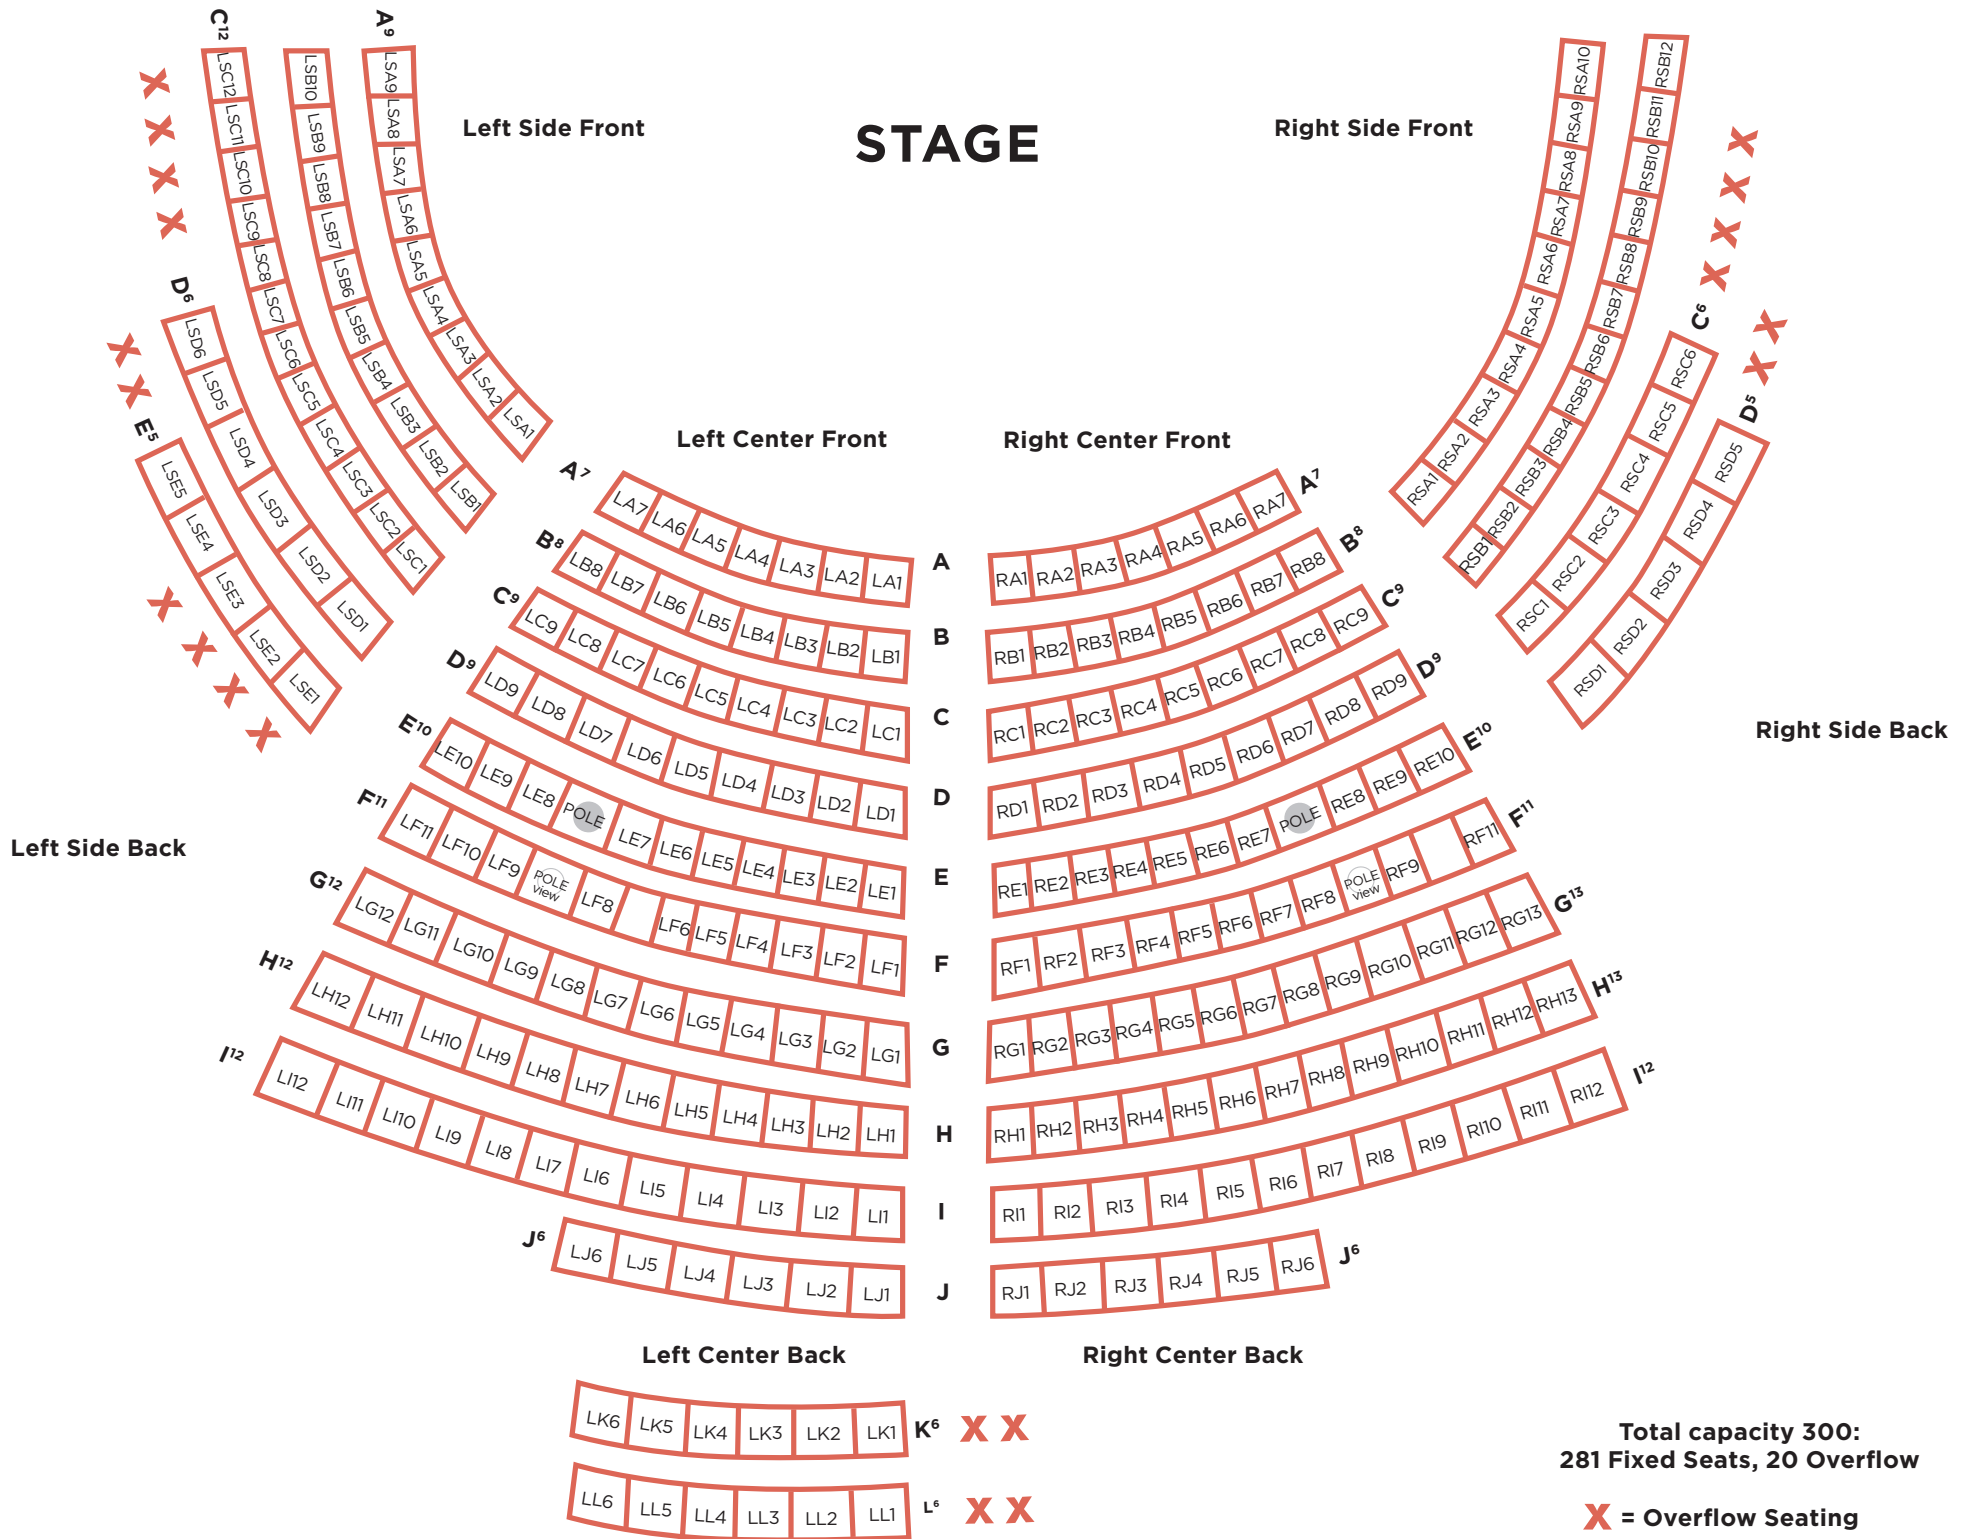

WHEELCHAIR CONCERT SEATING CHART

STAGE

Total capacity 300:
271 Fixed Seats, 22 Overflow,
10 Wheelchair

Wheelchairs = 2 seats. When seating wheelchairs do not sell RSA1 through RSA4 and remove the corresponding X = overflow seats. Do not sell LK1 - LK6

- X = Overflow Seating
- ♿ = Wheelchair Seating
- = Companion Seats

STAGE

Total capacity 300:
281 Fixed Seats, 20 Overflow

X = Overflow Seating